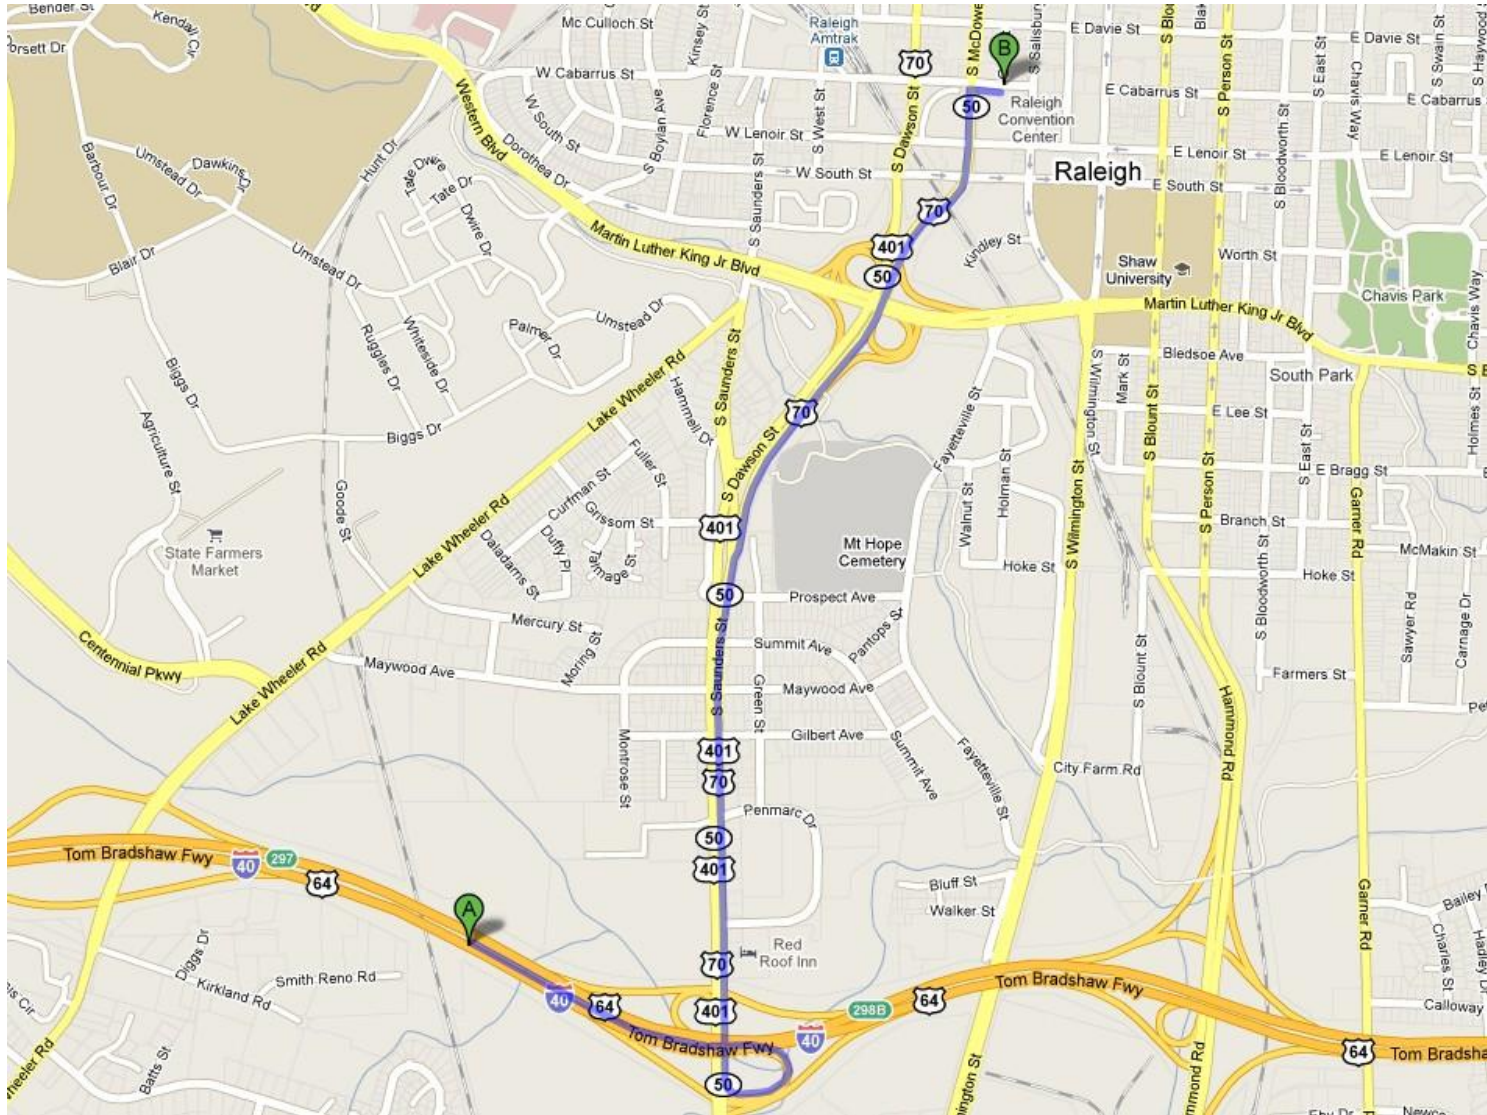

Raleigh Convention Center Directions

From I-40: Take exit 298B (South Saunders Street) toward Downtown Raleigh. Turn right (at the exit) onto South Saunders Street. Stay in the right hand lane. South Saunders splits and the right lanes become McDowell Street. You will see the RCC in front of you.

If you need to go directly to Parking: From McDowell Street, turn right onto Cabarrus Street. Raleigh Convention Center will be on the right. Entrance to parking is on the left at the intersection of Gale Street.

If you need to drop off items first, you can pull up to the covered doors on the right. Afterwards, make a U-turn on Cabarrus St, to get the parking garage entrance on Gale St. Instead of the U-turn, you may also proceed straight, and make a right turn on Salisbury St, and a left onto Lenoir and park in the garage on the left.