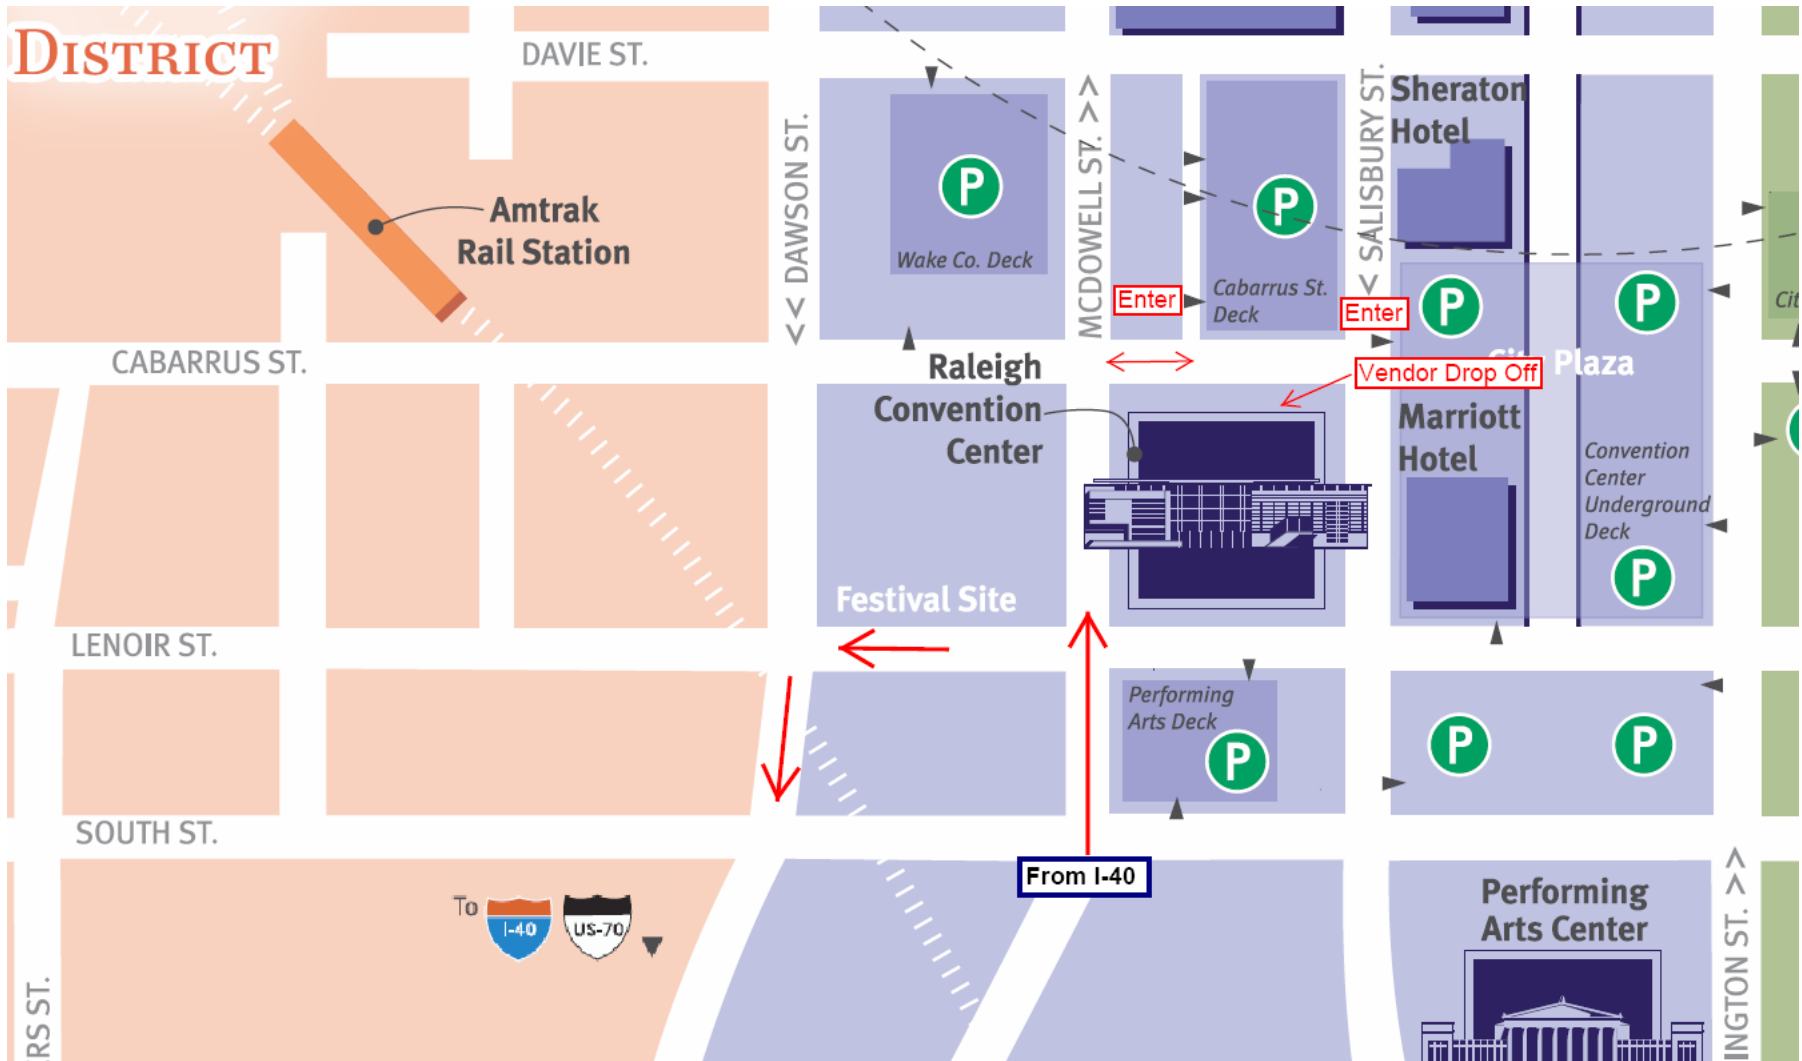

Raleigh Convention Center Directions

From I-40: Take exit 298B (South Saunders Street) toward Downtown Raleigh. Turn right (at the exit) onto South Saunders Street. Stay in the right hand lane. South Saunders splits and the right lanes become McDowell Street. You will see the RCC in front of you.

If you need to go directly to Parking: From McDowell Street, turn right onto Cabarrus Street. Raleigh Convention Center will be on the right. Entrance to parking is on the left at the intersection of Gale Street.

If you need to drop off items first, you can pull up to the covered doors on the right. Afterwards, make a U-turn on Cabarrus St, to get the parking garage entrance on Gale St. Instead of the U-turn, you may also proceed straight, and make a right turn on Salisbury St, and a left onto Lenoir and park in the garage on the left.